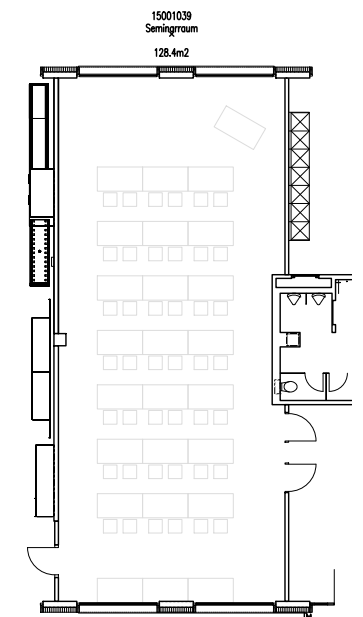

Konzert
12R à 8=96P

8er
12T = 48P

4er
10T = 40P

U-Form
16T = 32P

Block
16T = 36P

Sitzung
16T = 34P

Schulung
24T = 42P