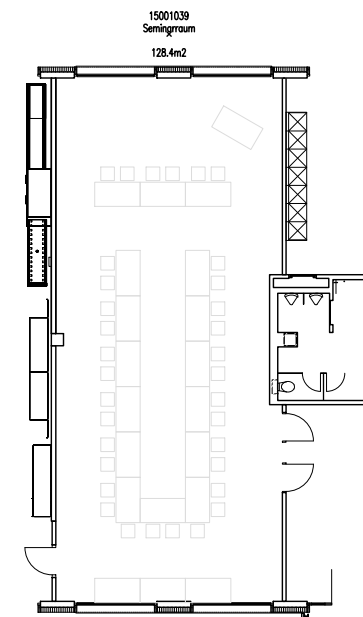

Konzert
12R à 8=96P

8er
12T = 48P

4er
10T = 40P

U-Form
16T = 32P

Block
16T = 36P

Sitzung
16T = 34P

Schulung
24T = 42P