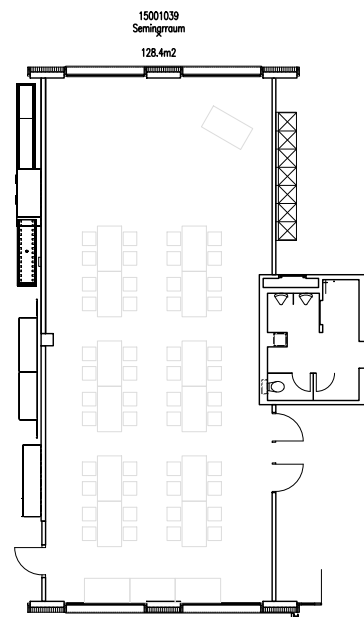

Konzert
12R à 8=96P

8er
12T = 48P

4er
10T = 40P

U-Form
16T = 32P

Block
16T = 36P

Sitzung
16T = 34P

Schulung
24T = 42P