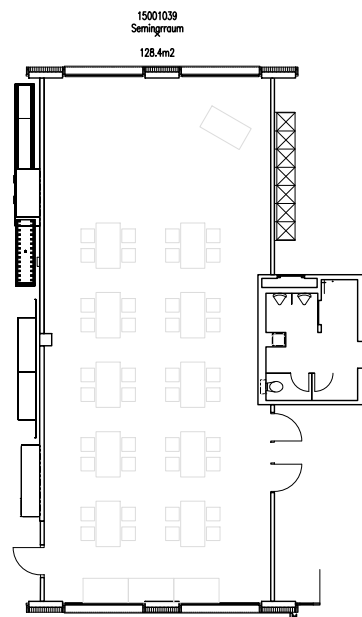

Konzert
12R à 8=96P

8er
12T = 48P

4er
10T = 40P

U-Form
16T = 32P

Block
16T = 36P

Sitzung
16T = 34P

Schulung
24T = 42P