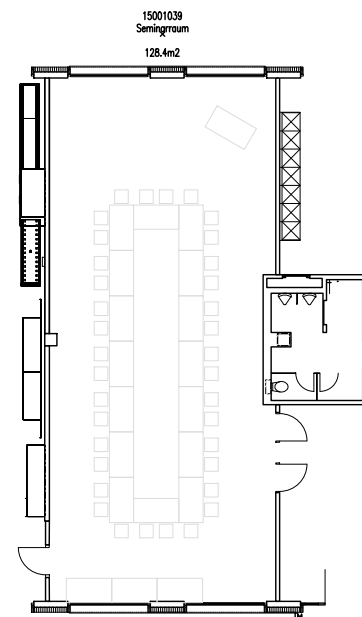

Konzert
12R à 8=96P

8er
12T = 48P

4er
10T = 40P

U-Form
16T = 32P

Block
16T = 36P

Sitzung
16T = 34P

Schulung
24T = 42P